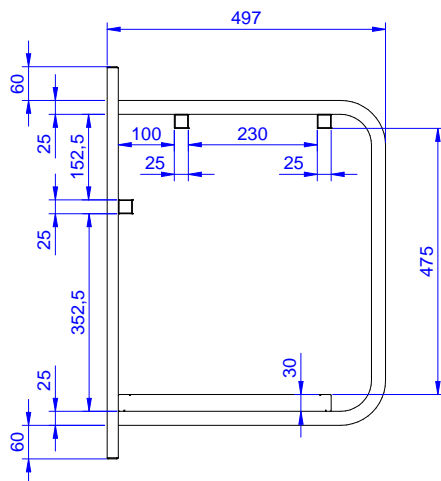

**Accessories**  
**Wall mounted shelf for 1 basket**  
**680mm**

ITEM # \_\_\_\_\_

MODEL # \_\_\_\_\_

NAME # \_\_\_\_\_

SIS # \_\_\_\_\_

AIA # \_\_\_\_\_

**Main Features**

- Designed to transport 500x500 mm dishwashing baskets.

**Construction**

- Capacity: from 1 to 4 baskets (based on model).
- Square section frame 25x25 mm.
- 304 AISI stainless steel construction throughout.

**Sustainability**

- Fitted with bottom tray and drain hole.

864357 (DWWS1)

Wall mounted shelf for 1 basket 680mm

**Short Form Specification**

Item No. \_\_\_\_\_

Constructed in 304 AISI stainless steel. Square 25x25mm tubular frame. Fitted with bottom tray and drain hole. Designed for baskets 500x500mm.

APPROVAL: \_\_\_\_\_

Front

Side

Top

**Key Information:**

External dimensions, Width:	
864357 (DWWS1)	680 mm
External dimensions, Depth:	500 mm
External dimensions, Height:	700 mm
Net weight:	8 kg