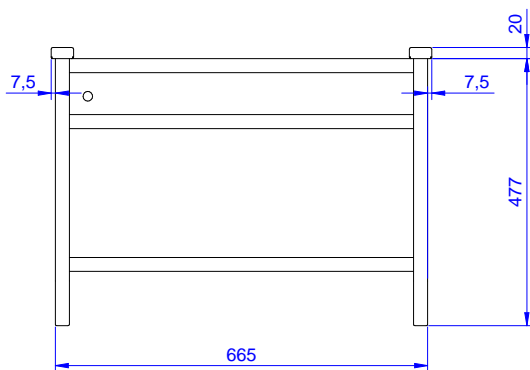

**Construction**

- Capacity: from 1 to 4 baskets (based on model).
- Square section frame 25x25 mm.
- 304 AISI stainless steel construction throughout.

**Sustainability**

- Fitted with bottom tray and drain hole.

864357 (DWWS1)

Wall mounted shelf for 1 basket 680mm

**Short Form Specification**

Item No. \_\_\_\_\_

Constructed in 304 AISI stainless steel. Square 25x25mm tubular frame. Fitted with bottom tray and drain hole. Designed for baskets 500x500mm.

APPROVAL: \_\_\_\_\_

Front

Side

Top

**Key Information:**

External dimensions, Width:	
864357 (DWWS1)	680 mm
External dimensions, Depth:	500 mm
External dimensions, Height:	700 mm
Net weight:	8 kg