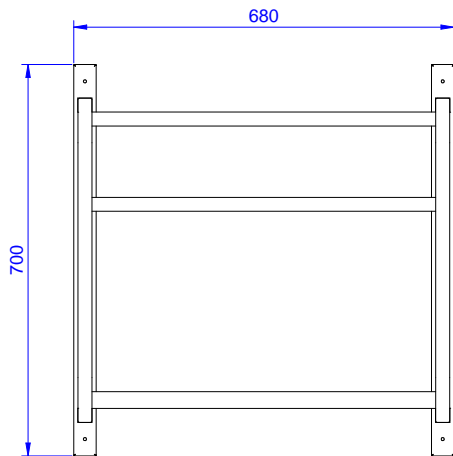

**Construction**

- Capacity: from 1 to 4 baskets (based on model).
- Square section frame 25x25 mm.
- 304 AISI stainless steel construction throughout.

**Sustainability**

- Fitted with bottom tray and drain hole.

864357 (DWWS1)

Wall mounted shelf for 1 basket 680mm

**Short Form Specification**

Item No. \_\_\_\_\_

Constructed in 304 AISI stainless steel. Square 25x25mm tubular frame. Fitted with bottom tray and drain hole. Designed for baskets 500x500mm.

APPROVAL: \_\_\_\_\_

Front

Side

Top

**Key Information:**

External dimensions, Width:	
864357 (DWWS1)	680 mm
External dimensions, Depth:	500 mm
External dimensions, Height:	700 mm
Net weight:	8 kg